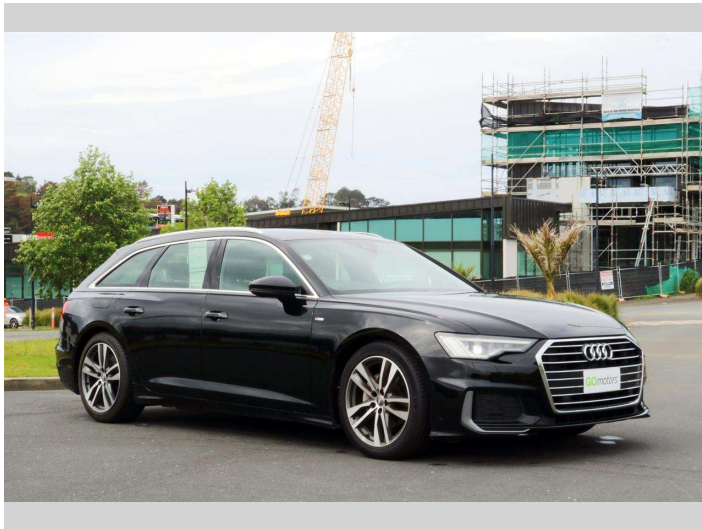

# 2018 Audi A6 TDI S Line

Purchase Price

**\$68,995**

Includes GST  
Excludes on-road costs of \$1,000

Note: A Clean Car fee/rebate does not apply to this vehicle

Finance may be available on this vehicle. Ask one of our friendly staff for more information.