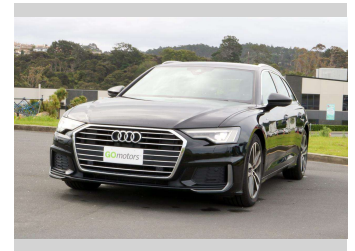

# 2018 Audi A6 TDI S Line

Purchase Price

**\$68,995**

Includes GST  
Excludes on-road costs of \$1,000

Note: A Clean Car fee/rebate does not apply to this vehicle

Finance may be available on this vehicle. Ask one of our friendly staff for more information.