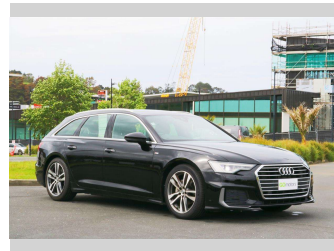

# 2018 Audi A6 TDI S Line

Purchase Price

**\$68,995**

Includes GST  
Excludes on-road costs of \$1,000

Note: A Clean Car fee/rebate does not apply to this vehicle

Finance may be available on this vehicle. Ask one of our friendly staff for more information.