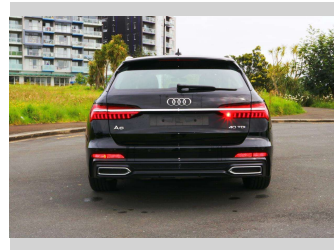

# 2018 Audi A6 TDI S Line

Purchase Price

**\$68,995**

Includes GST  
Excludes on-road costs of \$1,000

Note: A Clean Car fee/rebate does not apply to this vehicle

Finance may be available on this vehicle. Ask one of our friendly staff for more information.