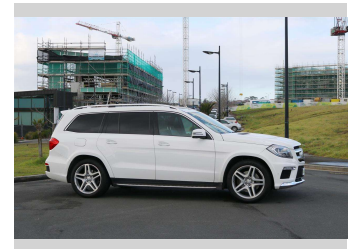

# 2016 Mercedes-Benz GL 350 BT LIMITED ED

**Purchase Price** **\$66,995**

Includes GST  
Excludes on-road costs of \$800

Note: A Clean Car fee/rebate does not apply to this vehicle

Finance may be available on this vehicle. Ask one of our friendly staff for more information.

Body Style  
**Station Wagon**

Odometer  
**55,985 km**

Engine  
**2987 cc**

Fuel Type  
**Diesel**

Transmission  
**7 - Speed Auto**

Wheels  
**-**

VIN  
**WDC1668242A687832**

Interior  
**Black**