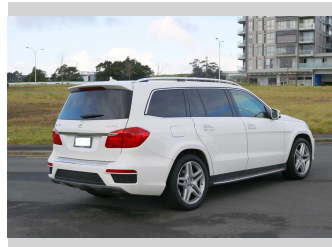

# 2016 Mercedes-Benz GL 350 BT LIMITED ED

**Purchase Price** **\$66,995**

Includes GST  
Excludes on-road costs of \$800

Note: A Clean Car fee/rebate does not apply to this vehicle

Finance may be available on this vehicle. Ask one of our friendly staff for more information.

Body Style  
**Station Wagon**

Odometer  
**55,985 km**

Engine  
**2987 cc**

Fuel Type  
**Diesel**

Transmission  
**7 - Speed Auto**

Wheels  
**-**

VIN  
**WDC1668242A687832**

Interior  
**Black**